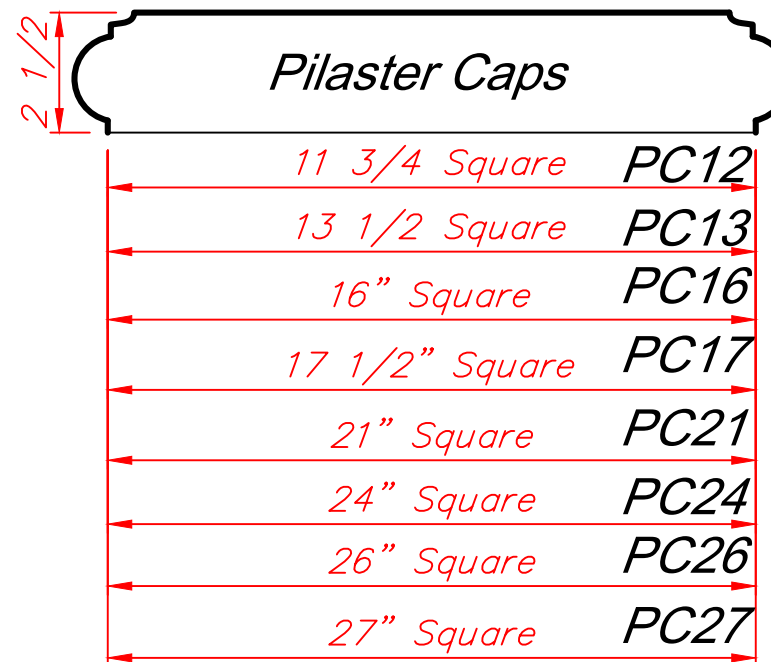

NOTES:

All pieces come in 24 inch sections
 Corner & End Pieces are available for most sizes
 Finish: SandWash
 Color: See Color Chart

AFFORDABLE PRECAST FORMED BEAUTIFUL

TRIMSTONE

Description:				
LaVella Series Double Sided Wall Caps				
ITEM:	REQD QTY:	Date:	Sheet No	
		Drawn:	WC2	
Project:	LAVELLA SERIES			Chk'd:
		Job No:		

SQUARE PILASTER CAPS			
ITEM #	A	B	THICK
LVPC13	13-1/2	13-1/2	2-1/8
LVPC17	17-1/2	17-1/2	2-1/8
LVPC21	21	21	2-1/8
LVPC24	24	24	2-1/8
LVPC26	26	26	2-1/8
LVPC28	28	28	2-1/8

LAVELLA SERIES PILASTER CAPS

GENOA SERIES PILASTER CAPS			
ITEM #	A	B	THICKNESS
GSPC14	14 1/2	14 1/2	2
GSPC18	18 1/2	18 1/2	2
GSPC22	22	22	2
GSPC26	26	26	2
GSPC28	28	28	2

GENOA SERIES PILASTER CAPS

Description: PILASTER CAPS (LAVELLA & GENOA SERIES)			
ITEM:	REQD QTY:	Date:	Sheet No
		Drawn:	PC1
Project: PILASTER CAPS		Chk'd:	
		Job No:	

*Designer Series Double Bullnose
Wall Cap, 24" Long Pieces*

Designer Series, Pilaster Caps (Square)

NOTES:

All pieces come in 24 inch sections
 Corner & End Pieces are available for most sizes
 Finish: SandWash
 Color: See Color Chart

AFFORDABLE PRECAST FORMED BEAUTIFUL