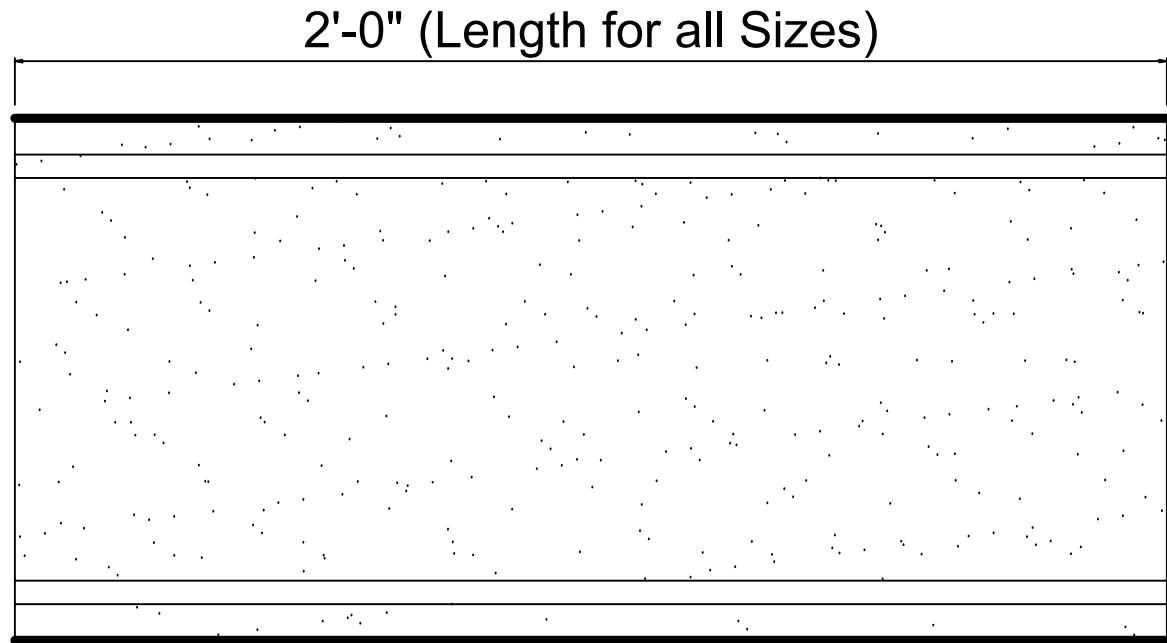

NOTES:

All pieces come in 24 inch sections
Corner & End Pieces are available for most sizes
Finish: SandWash
Color: See Color Chart

AFFORDABLE PRECAST FORMED BEAUTIFUL

TRIMSTONE

Description: Designer Series Wall & Pilaster Caps			
ITEM:	REQD QTY:	Date:	Sheet No
		Drawn:	WC3
Project: DESIGNER SERIES		Chk'd:	
		Job No: