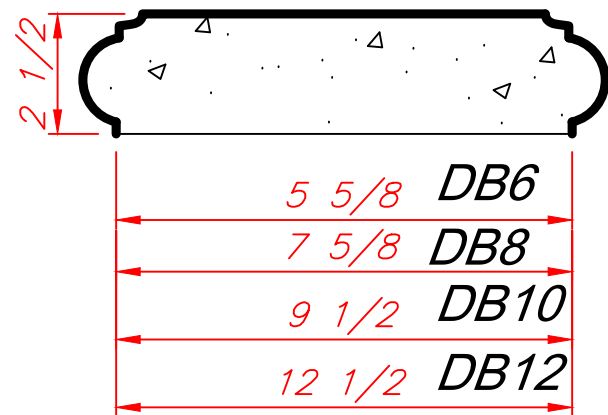

*Designer Series Double Bullnose
Wall Cap, 24" Long Pieces*