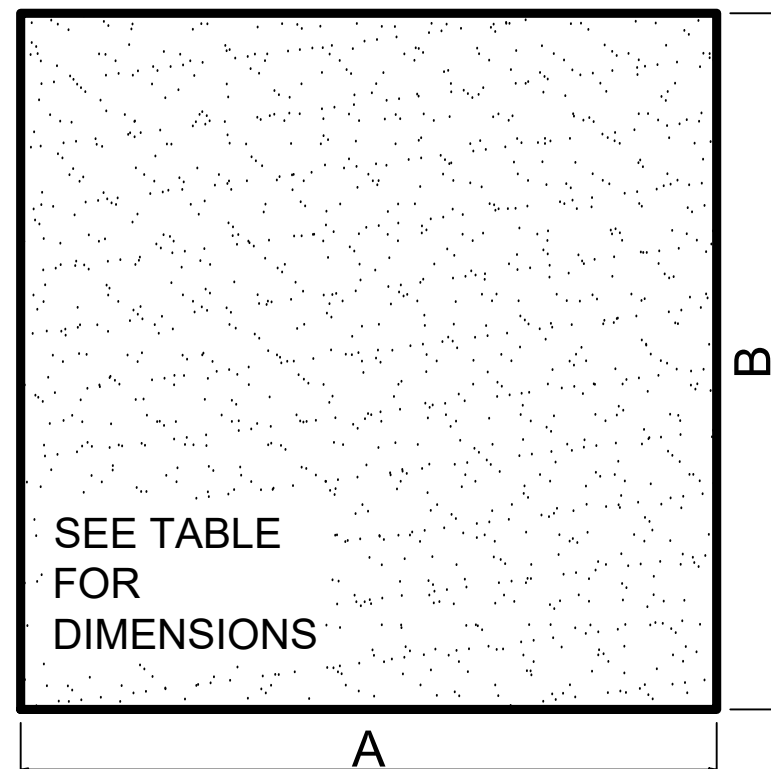

LAVELLA SERIES PILASTER CAPS

GENOA SERIES PILASTER CAPS			
ITEM #	A	B	THICKNESS
GSPC14	14 1/2	14 1/2	2
GSPC18	18 1/2	18 1/2	2
GSPC22	22	22	2
GSPC26	26	26	2
GSPC28	28	28	2

GENOA SERIES PILASTER CAPS