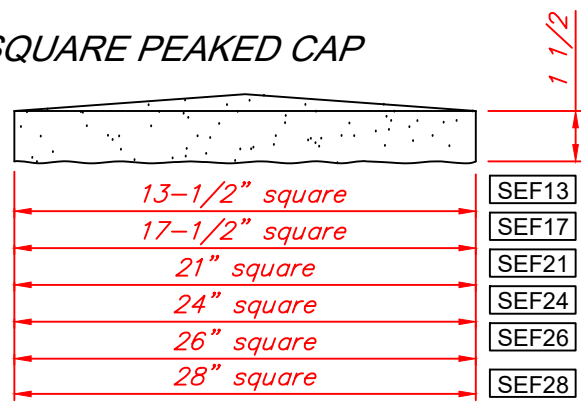

NOTES:

All pieces come in 24 inch sections
 Corner & End Pieces are available for most sizes
 Finish: SandWash
 Color: See Color Chart

AFFORDABLE PRECAST FORMED BEAUTIFUL

TRIMSTONE

Description:				
LaVella Series Double Sided Wall Caps				
ITEM:	REQD QTY:	Date:	Sheet No	
		Drawn:	WC2	
Project:	LAVELLA SERIES			Chk'd:
		Job No:		

Designer Series, Pilaster Caps (Square)

NOTES:

All pieces come in 24 inch sections
 Corner & End Pieces are available for most sizes
 Finish: SandWash
 Color: See Color Chart

AFFORDABLE PRECAST FORMED BEAUTIFUL

TRIMSTONE

Description: Designer Series Wall & Pilaster Caps			
ITEM:	REQD QTY:	Date:	Sheet No
		Drawn:	WC3
Project: DESIGNER SERIES		Chk'd:	
		Job No:	

PEAKED WALLCAP

typical section

SQUARE PEAKED CAP

some available radiuses are:
 2', 3', 4', 6', 8', 10', 12', 14', 16'
 (radius reference: outside radius @ bottom of piece)

TOP VIEW FOR A SQUARE PEAKED CAP
 typical for double bullnose and square edge

NOTES:
 All pieces come in 24 inch sections
 Corner & End Pieces are available for most sizes
 Finish: SandWash
 Color: See Color Chart