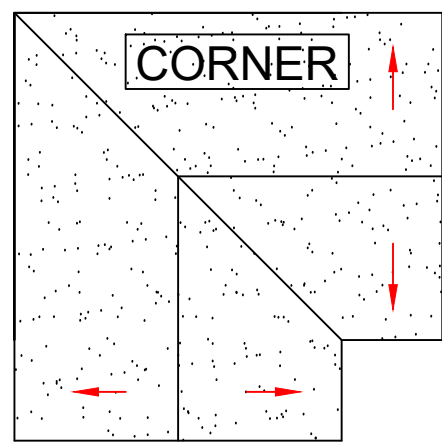

TRIMSTONE

Description: Designer Series Wall & Pilaster Caps			
ITEM:	REQD QTY:	Date:	Sheet No
		Drawn:	WC3
Project: DESIGNER SERIES		Chk'd:	
		Job No:	

PEAKED WALLCAP

typical section

SQUARE PEAKED CAP

some available radiuses are:
 2', 3', 4', 6', 8', 10', 12', 14', 16'
 (radius reference: outside radius @ bottom of piece)

TOP VIEW FOR A SQUARE PEAKED CAP
 typical for double bullnose and square edge

NOTES:
 All pieces come in 24 inch sections
 Corner & End Pieces are available for most sizes
 Finish: SandWash
 Color: See Color Chart