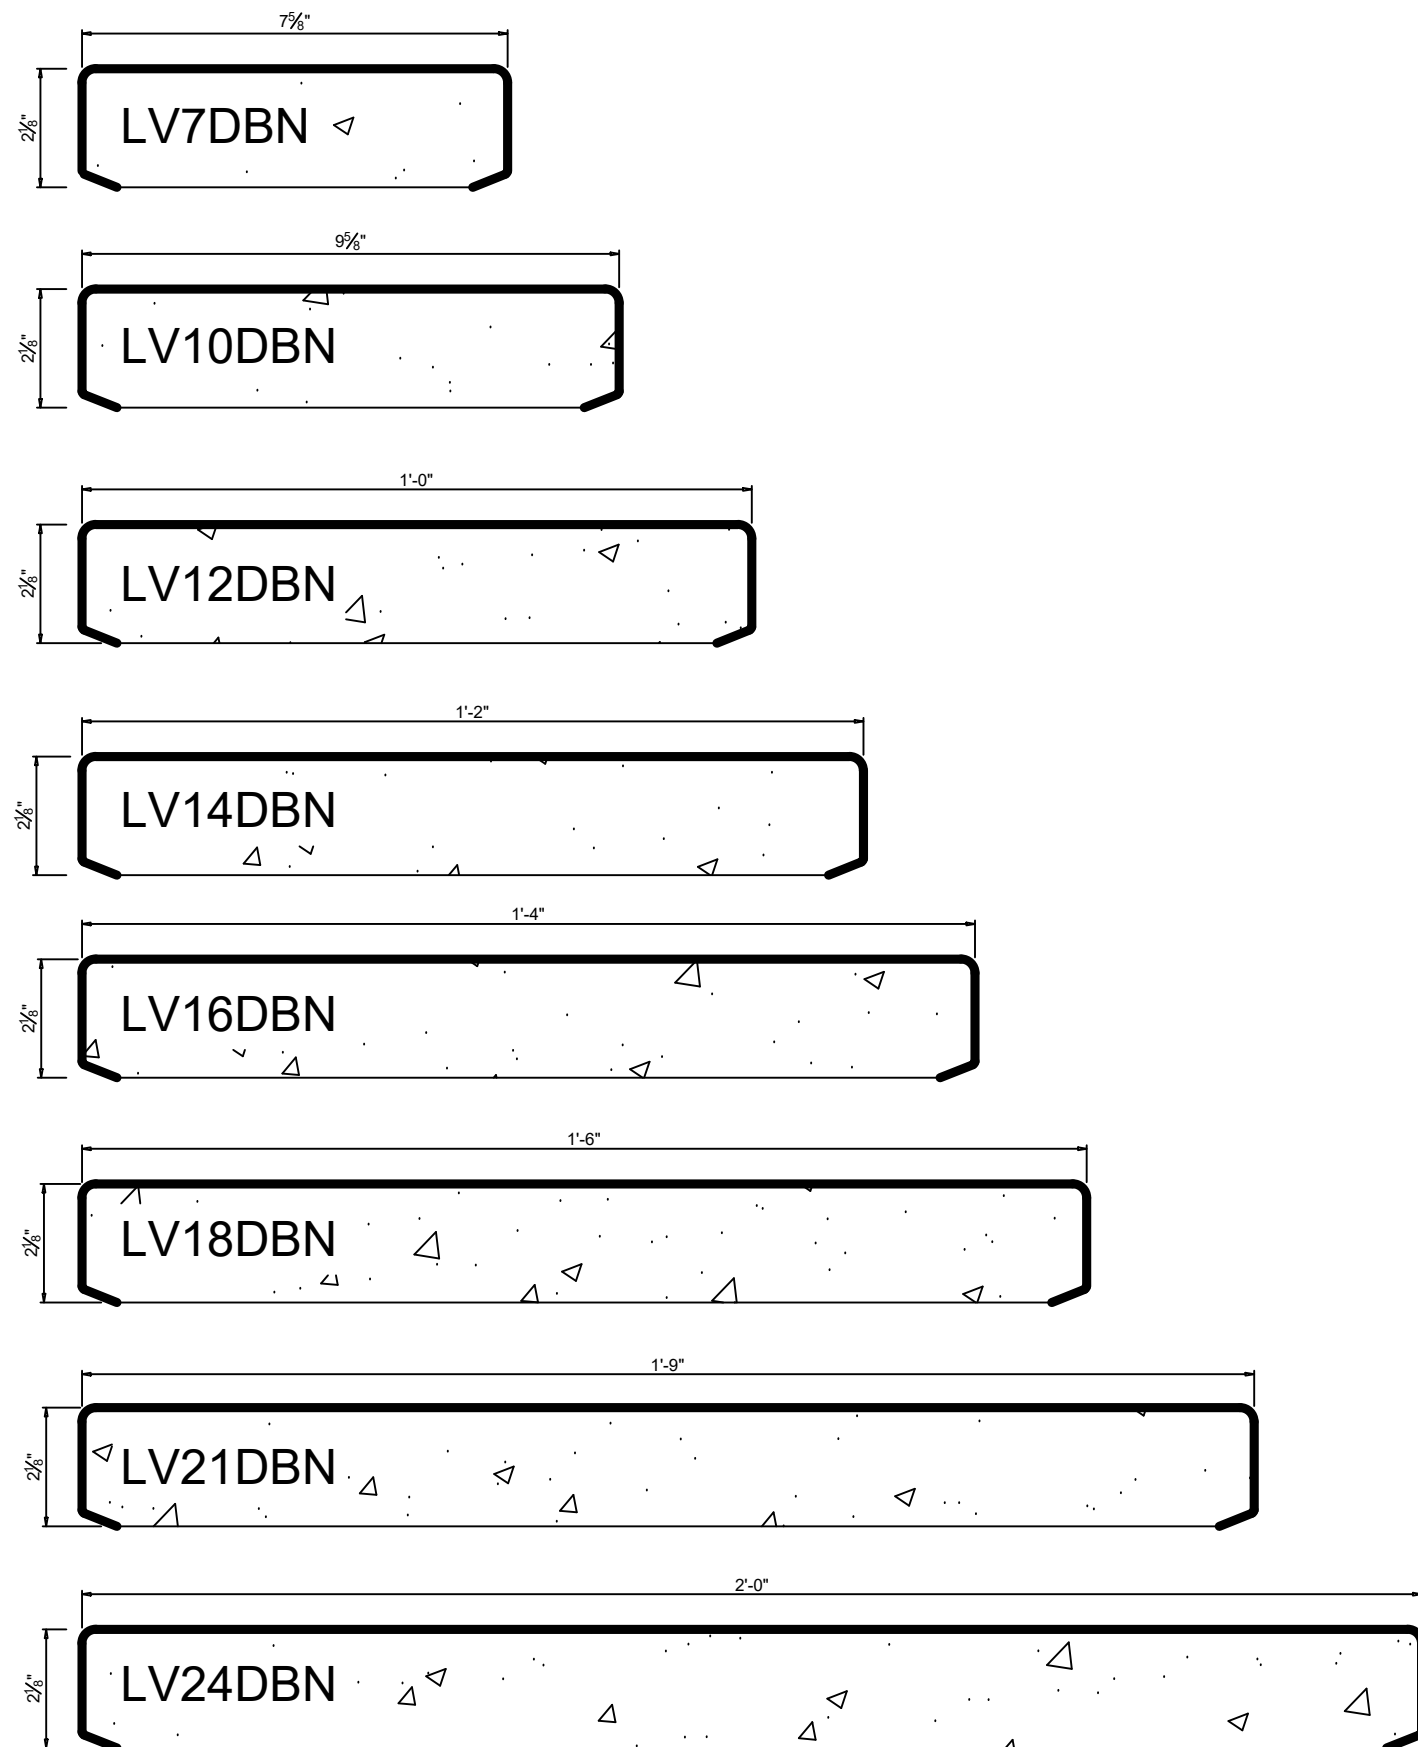

NOTES:

All pieces come in 24 inch sections
 Corner & End Pieces are available for most sizes
 Finish: SandWash
 Color: See Color Chart

AFFORDABLE PRECAST FORMED BEAUTIFUL

TRRIMSTONE

Description: Genoa Series Double Bullnose Wall Caps				
ITEM:	REQD QTY:	Date:	Sheet No	
		Drawn:	WC1	
Project:	GENOA SERIES			Chk'd:
		Job No:		

NOTES:

All pieces come in 24 inch sections
 Corner & End Pieces are available for most sizes
 Finish: SandWash
 Color: See Color Chart

AFFORDABLE PRECAST FORMED BEAUTIFUL

TRIMSTONE

Description:				
LaVella Series Double Sided Wall Caps				
ITEM:	REQD QTY:	Date:	Sheet No	
		Drawn:	WC2	
Project:	LAVELLA SERIES			Chk'd:
		Job No:		

SQUARE PILASTER CAPS			
ITEM #	A	B	THICK
LVPC13	13-1/2	13-1/2	2-1/8
LVPC17	17-1/2	17-1/2	2-1/8
LVPC21	21	21	2-1/8
LVPC24	24	24	2-1/8
LVPC26	26	26	2-1/8
LVPC28	28	28	2-1/8

LAVELLA SERIES PILASTER CAPS

GENOA SERIES PILASTER CAPS			
ITEM #	A	B	THICKNESS
GSPC14	14 1/2	14 1/2	2
GSPC18	18 1/2	18 1/2	2
GSPC22	22	22	2
GSPC26	26	26	2
GSPC28	28	28	2

TOP VIEW FOR A SQUARE PEAKED CAP
 typical for double bullnose and square edge

NOTES:
 All pieces come in 24 inch sections
 Corner & End Pieces are available for most sizes
 Finish: SandWash
 Color: See Color Chart