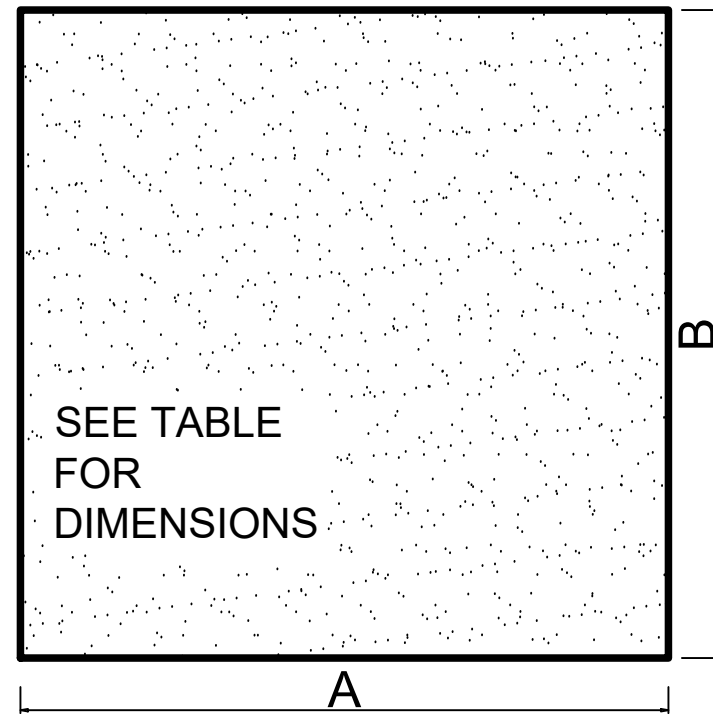

NOTES:

All pieces come in 24 inch sections
 Corner & End Pieces are available for most sizes
 Finish: SandWash
 Color: See Color Chart

AFFORDABLE PRECAST FORMED BEAUTIFUL

TRRIMSTONE

Description: Genoa Series Double Bullnose Wall Caps				
ITEM:	REQD QTY:	Date:	Sheet No	
		Drawn:	WC1	
Project:	GENOA SERIES			Chk'd:
		Job No:		

NOTES:

All pieces come in 24 inch sections
 Corner & End Pieces are available for most sizes
 Finish: SandWash
 Color: See Color Chart

AFFORDABLE PRECAST FORMED BEAUTIFUL

TRIMSTONE

Description:				
LaVella Series Double Sided Wall Caps				
ITEM:	REQD QTY:	Date:	Sheet No	
		Drawn:	WC2	
Project:	LAVELLA SERIES			Chk'd:
		Job No:		