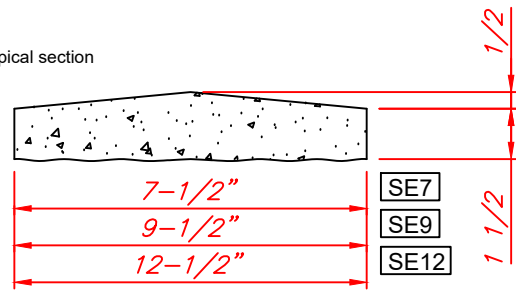

PEAKED WALLCAP

typical section