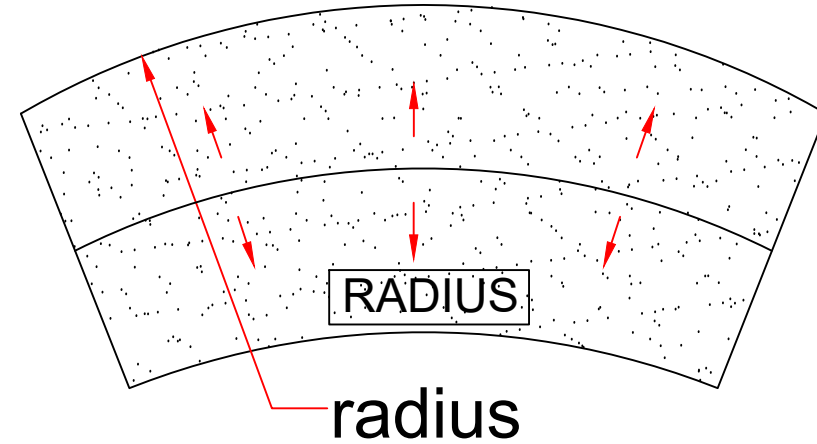

PEAKED WALLCAP

typical section