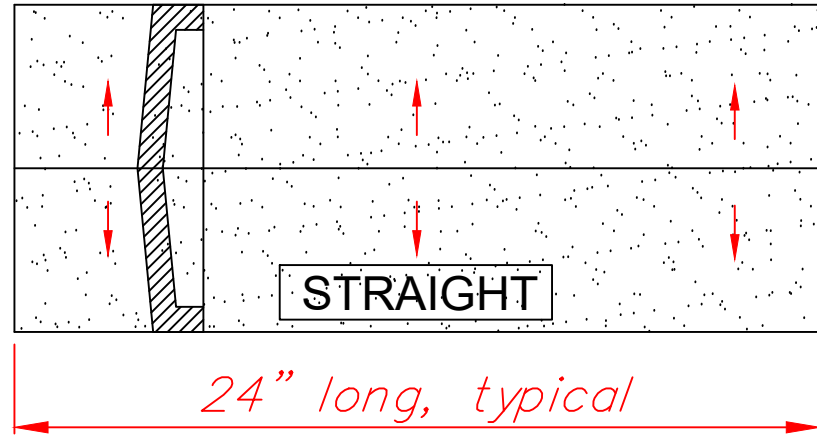

PEAKED WALLCAP

typical section