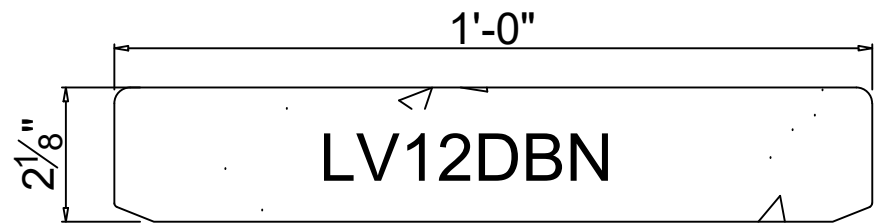

NOTES:

All pieces come in 24 inch sections
 Corner & End Pieces are available for most sizes
 Finish: SandWash
 Color: See Color Chart

Description: SPA COPING DOUBLE BULLNOSE			
ITEM:	REQD QTY:	Date:	Sheet No
		Drawn:	SPA-1
Project:	GENOA SERIES		
	Chk'd:	Job No:	

NOTES:

All pieces come in 24 inch sections
 Corner & End Pieces are available for most sizes
 Finish: SandWash
 Color: See Color Chart

Description: SPA COPING DOUBLE SIDED			
ITEM:	REQD QTY:	Date:	Sheet No
		Drawn:	SPA-2
Project: LaVella SERIES		Chk'd:	
		Job No:	