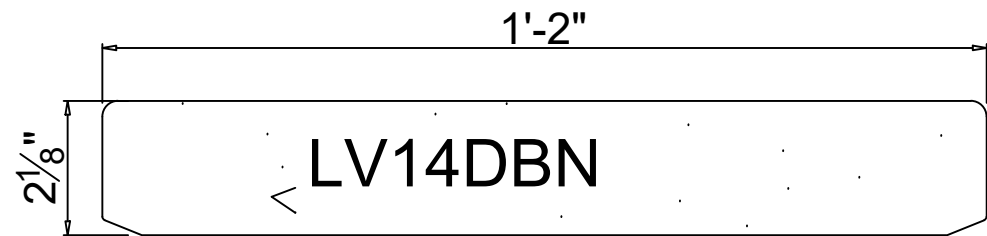

NOTES:

All pieces come in 24 inch sections
 Corner & End Pieces are available for most sizes
 Finish: SandWash
 Color: See Color Chart

Description: SPA COPING DOUBLE BULLNOSE			
ITEM:	REQD QTY:	Date:	Sheet No
		Drawn:	SPA-1
Project:	GENOA SERIES		
	Chk'd:	Job No:	

NOTES:

All pieces come in 24 inch sections
 Corner & End Pieces are available for most sizes
 Finish: SandWash
 Color: See Color Chart

Description: SPA COPING DOUBLE SIDED			
ITEM:	REQD QTY:	Date:	Sheet No
		Drawn:	SPA-2
Project: LaVella SERIES		Chk'd:	
		Job No:	