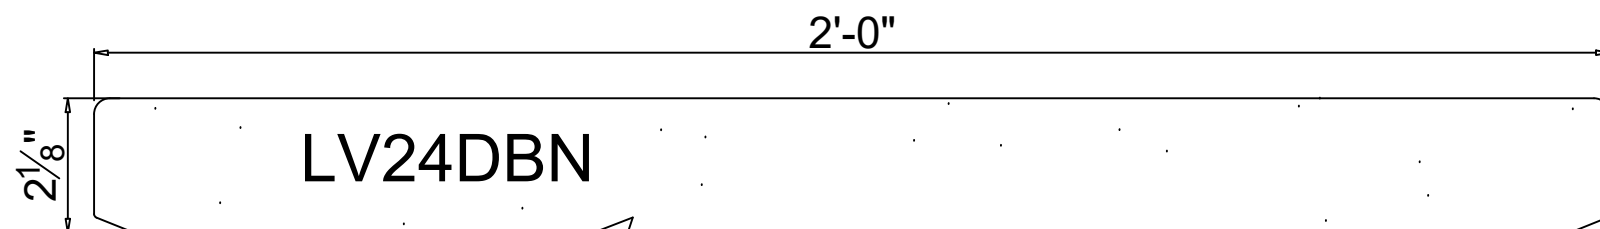

NOTES:

All pieces come in 24 inch sections
 Corner & End Pieces are available for most sizes
 Finish: SandWash
 Color: See Color Chart

Description: SPA COPING DOUBLE BULLNOSE			
ITEM:	REQD QTY:	Date:	Sheet No
		Drawn:	SPA-1
Project:	GENOA SERIES		
	Chk'd:	Job No:	

NOTES:

All pieces come in 24 inch sections
 Corner & End Pieces are available for most sizes
 Finish: SandWash
 Color: See Color Chart

Description: SPA COPING DOUBLE SIDED			
ITEM:	REQD QTY:	Date:	Sheet No
		Drawn:	SPA-2
Project: LaVella SERIES		Chk'd:	
		Job No:	