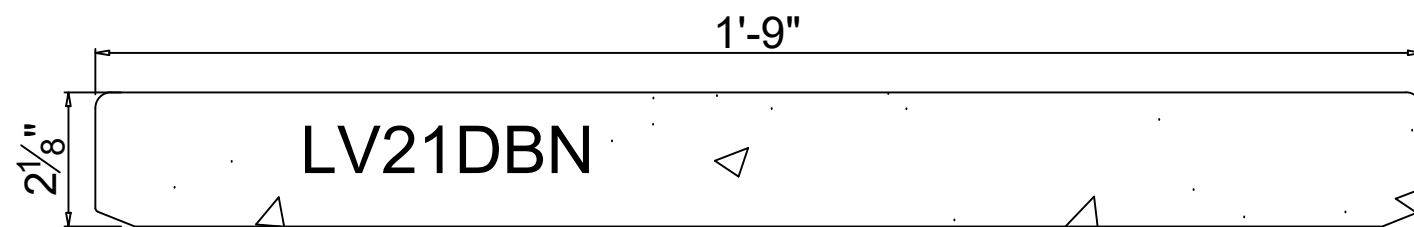

NOTES:

All pieces come in 24 inch sections
 Corner & End Pieces are available for most sizes
 Finish: SandWash
 Color: See Color Chart

Description: SPA COPING DOUBLE BULLNOSE			
ITEM:	REQD QTY:	Date:	Sheet No
		Drawn:	SPA-1
Project:	GENOA SERIES		
	Chk'd:	Job No:	

NOTES:

All pieces come in 24 inch sections
 Corner & End Pieces are available for most sizes
 Finish: SandWash
 Color: See Color Chart

Description: SPA COPING DOUBLE SIDED			
ITEM:	REQD QTY:	Date:	Sheet No
		Drawn:	SPA-2
Project: LaVella SERIES		Chk'd:	
		Job No:	