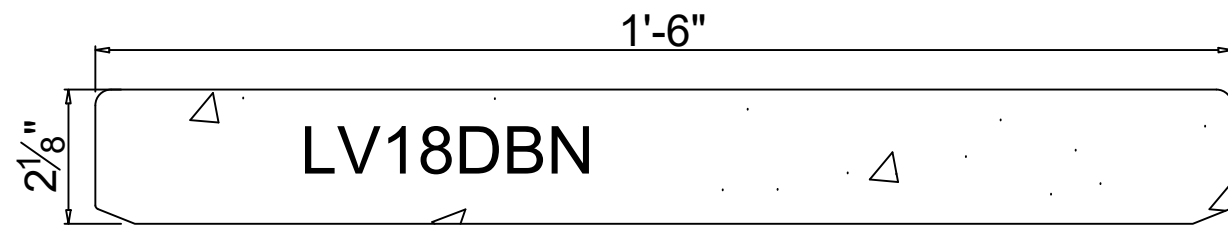

NOTES:

All pieces come in 24 inch sections
 Corner & End Pieces are available for most sizes
 Finish: SandWash
 Color: See Color Chart

Description: SPA COPING DOUBLE BULLNOSE			
ITEM:	REQD QTY:	Date:	Sheet No
		Drawn:	SPA-1
Project:	GENOA SERIES		
	Chk'd:	Job No:	

NOTES:

All pieces come in 24 inch sections
 Corner & End Pieces are available for most sizes
 Finish: SandWash
 Color: See Color Chart

Description: SPA COPING DOUBLE SIDED			
ITEM:	REQD QTY:	Date:	Sheet No
		Drawn:	SPA-2
Project: LaVella SERIES		Chk'd:	
		Job No:	