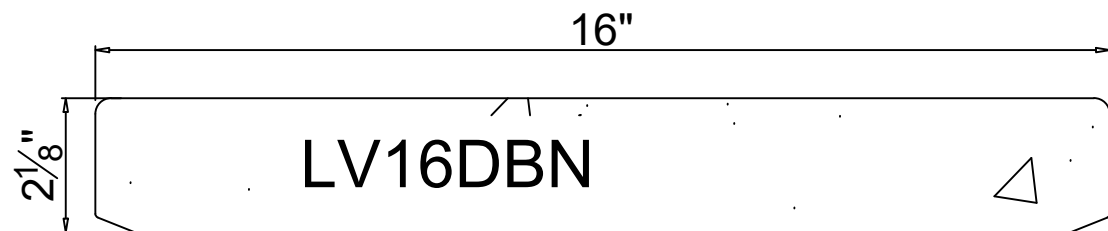

NOTES:

All pieces come in 24 inch sections
 Corner & End Pieces are available for most sizes
 Finish: SandWash
 Color: See Color Chart

Description: SPA COPING DOUBLE BULLNOSE			
ITEM:	REQD QTY:	Date:	Sheet No
		Drawn:	SPA-1
Project:	GENOA SERIES		
	Chk'd:	Job No:	

NOTES:

All pieces come in 24 inch sections
 Corner & End Pieces are available for most sizes
 Finish: SandWash
 Color: See Color Chart

Description: SPA COPING DOUBLE SIDED			
ITEM:	REQD QTY:	Date:	Sheet No
		Drawn:	SPA-2
Project: LaVella SERIES		Chk'd:	
		Job No:	