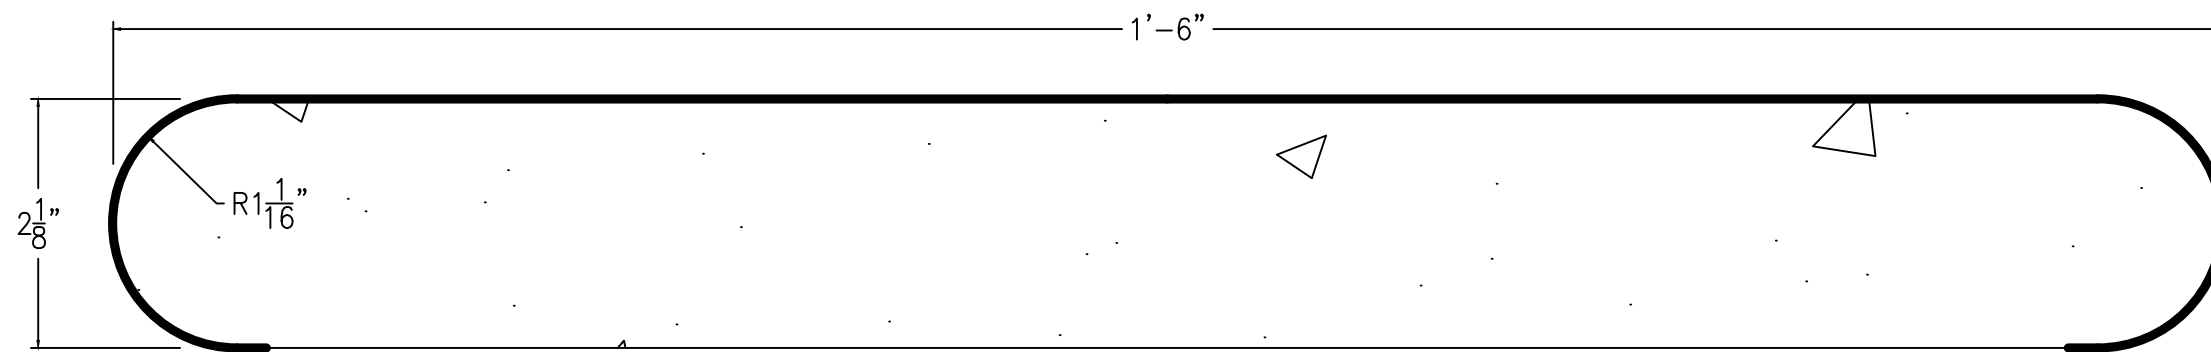

DS14– Double Sided Coping

DS16– Double Sided Coping

DS18– Double Sided Coping

Description:			
Square Edge Double Sided SPA Coping			
ITEM:	REQD QTY:	Date:	Sheet No
		Drawn:	
Project:		Chk'd:	
LA VELLA SERIES		Job No:	

DB16– Double Bullnose Coping

DB18– Double Bullnose Coping

Description:			
Double Sided SPA Coping			
ITEM:	REQD QTY:	Date:	Sheet No
		Drawn:	
Project:		Chk'd:	
GENOA SERIES		Job No:	