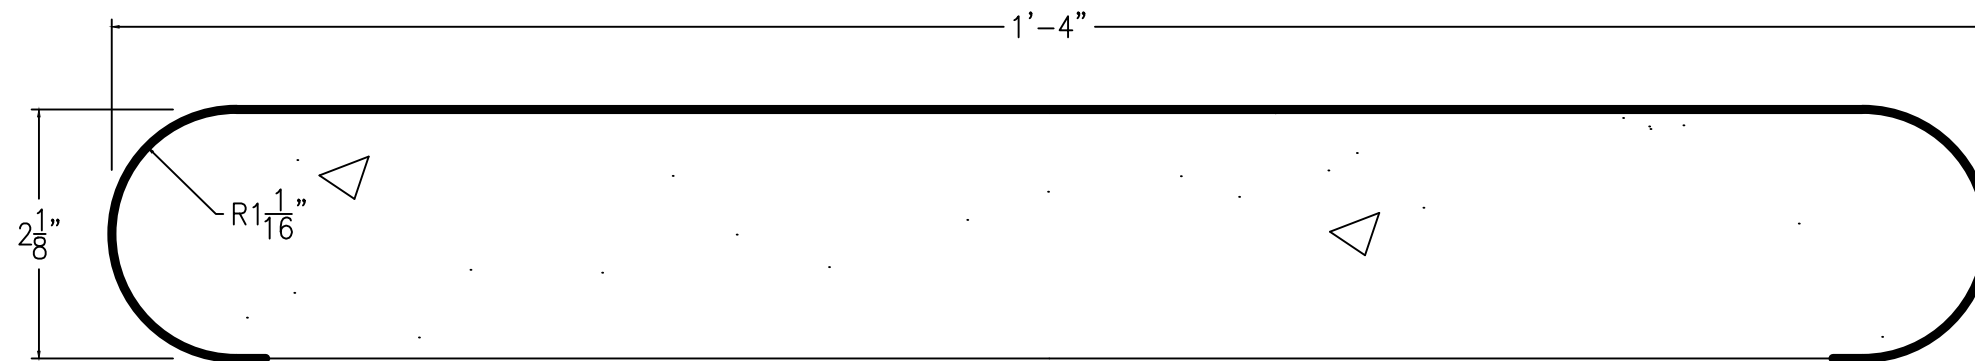

DS14– Double Sided Coping

DS16– Double Sided Coping

DS18– Double Sided Coping

Description:			
Square Edge Double Sided SPA Coping			
ITEM:	REQD QTY:	Date:	Sheet No
		Drawn:	
Project:		Chk'd:	
LA VELLA SERIES		Job No:	

DB16– Double Bullnose Coping

DB18– Double Bullnose Coping

Description:			
Double Sided SPA Coping			
ITEM:	REQD QTY:	Date:	Sheet No
		Drawn:	
Project:		Chk'd:	
GENOA SERIES		Job No:	