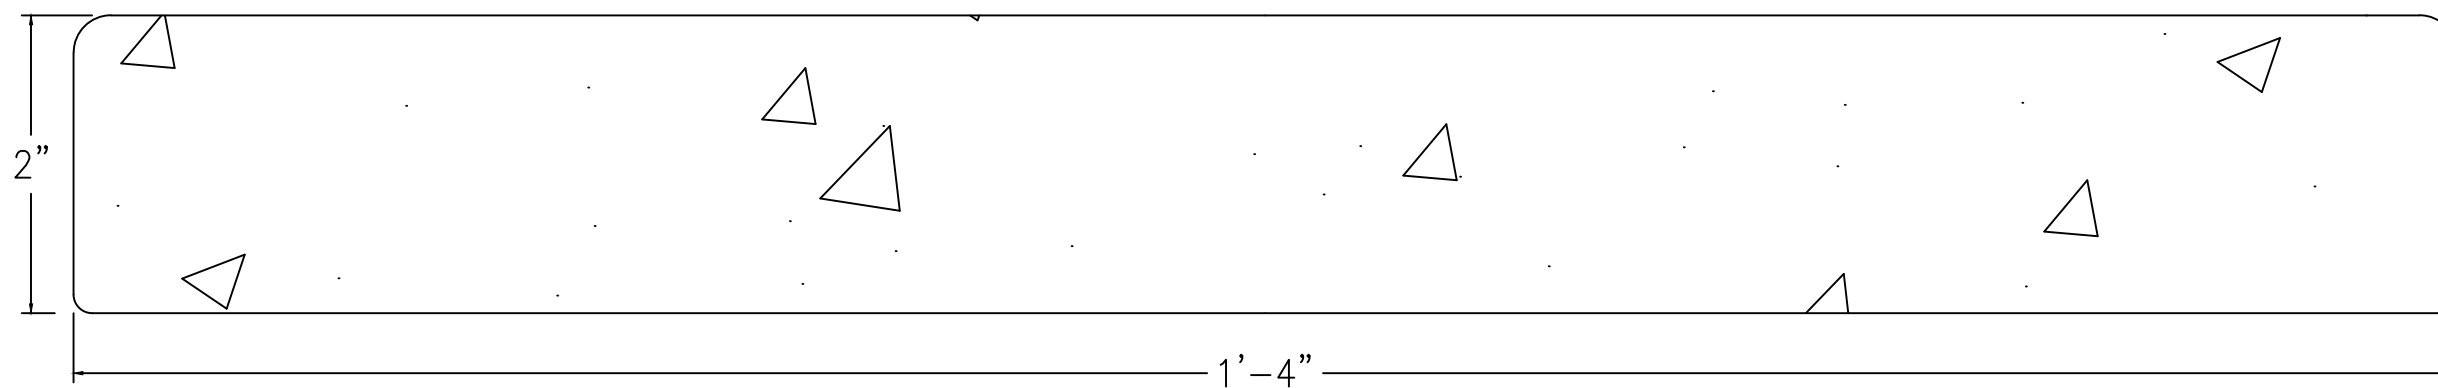

DS14– Double Sided Coping

DS16– Double Sided Coping

DS18– Double Sided Coping

Description:			
Square Edge Double Sided SPA Coping			
ITEM:	REQD QTY:	Date:	Sheet No
		Drawn:	
Project:		Chk'd:	
LA VELLA SERIES		Job No:	

DB16– Double Bullnose Coping

DB18– Double Bullnose Coping

Description:			
Double Sided SPA Coping			
ITEM:	REQD QTY:	Date:	Sheet No
		Drawn:	
Project:		Chk'd:	
GENOA SERIES		Job No:	