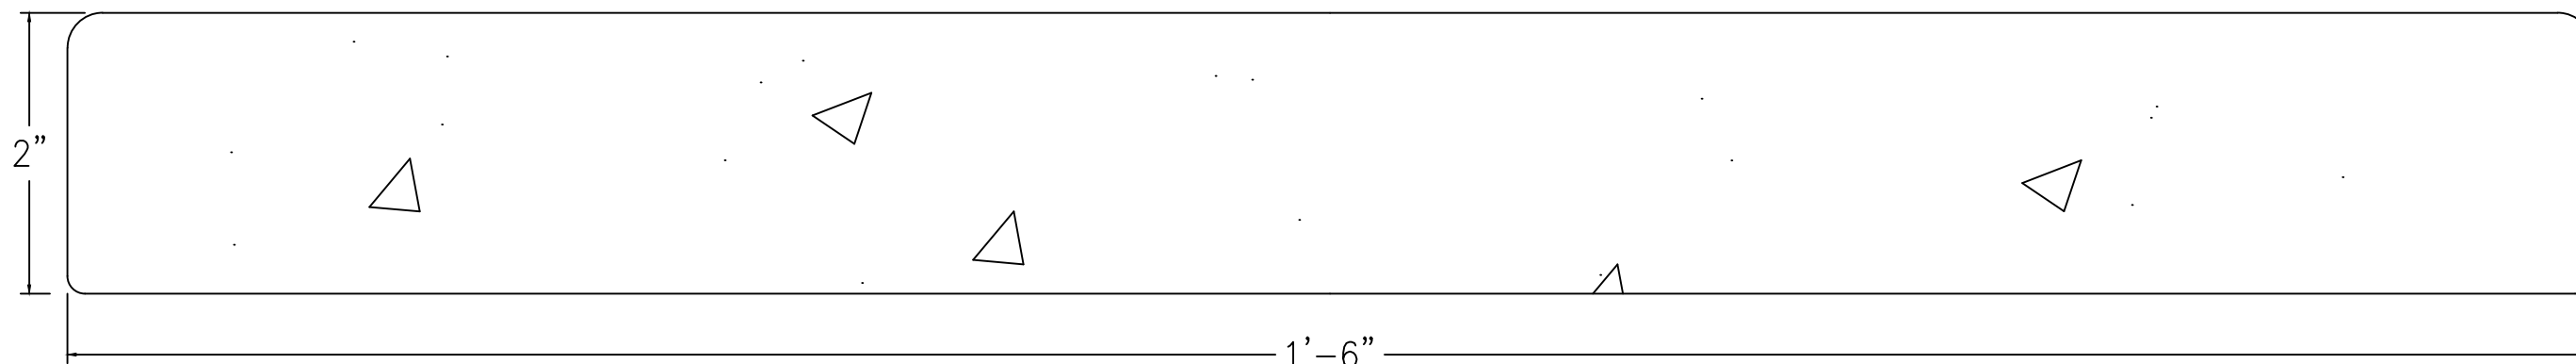

DS14– Double Sided Coping

DS16– Double Sided Coping

DS18– Double Sided Coping

Description:			
Square Edge Double Sided SPA Coping			
ITEM:	REQD QTY:	Date:	Sheet No
		Drawn:	
Project:		Chk'd:	
LA VELLA SERIES		Job No:	

DB16– Double Bullnose Coping

DB18– Double Bullnose Coping

Description:			
Double Sided SPA Coping			
ITEM:	REQD QTY:	Date:	Sheet No
		Drawn:	
Project:		Chk'd:	
GENOA SERIES		Job No:	