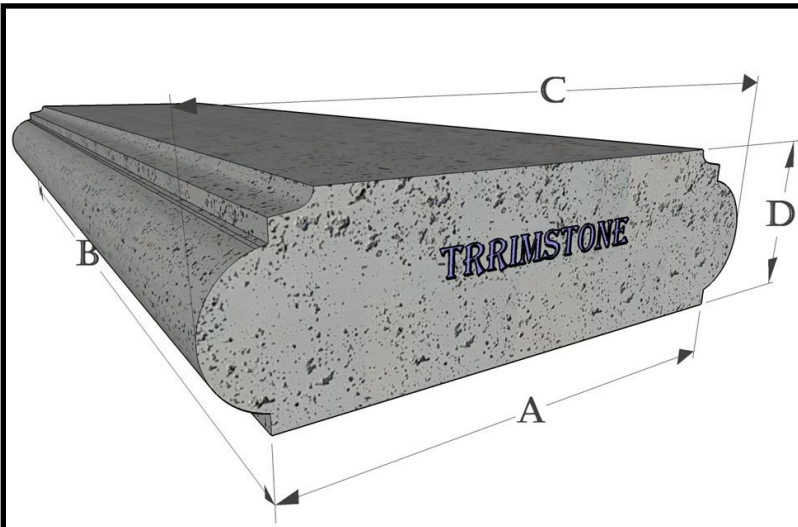

## DESIGNER SERIES WALL CAPS

A	B	C	D	ITEM
Base	Long	Tip to Tip	THK	
6	24	7.5	2.5	DB6 *
7-1/2	24	9	2.5	DB7 *
9-1/2	24	11	2.5	DB9
12-1/2	24	14	2.5	DB12

\*DB6 sits flush on 6" CMU block wall

\*DB7 sits flush on 8" CMU block wall