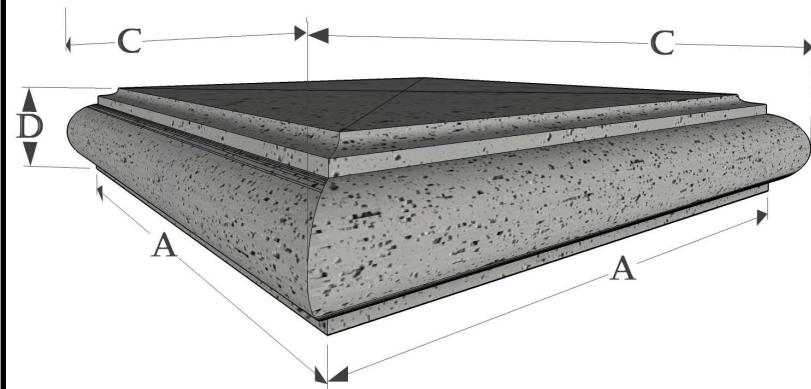

## DESIGNER SERIES WALL CAPS

A	B	C	D	ITEM
Base	Long	Tip to Tip	THK	
6	24	7.5	2.5	DB6 *
7-1/2	24	9	2.5	DB7 *
9-1/2	24	11	2.5	DB9
12-1/2	24	14	2.5	DB12

\*DB6 sits flush on 6" CMU block wall

\*DB7 sits flush on 8" CMU block wall

\*Corner, End and Radii are available

A	A	C	D	ITEM
Base	Base	Tip to Tip	THK	CODE
12	12	13.5	2.5	PC12*
13-1/2	13-1/2	15	2.5	PC13
16	16	17.5	2.5	PC16*
17-1/2	17-1/2	19	2.5	PC17
21	21	22.5	2.5	PC21
24	24	25.5	2.5	PC24
26	26	27.5	2.5	PC26