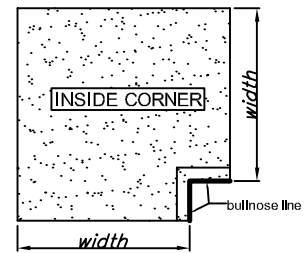

some available radiuses are:
2', 3', 4', 6', 8', 10', 12', 14', 16'