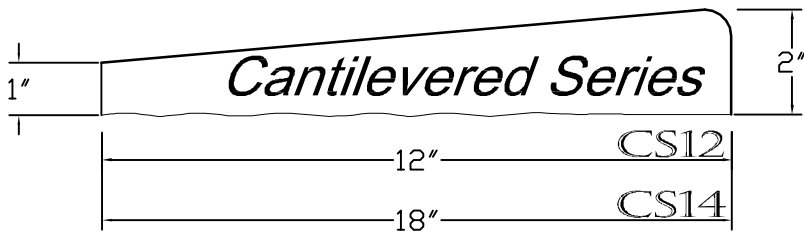

Precast Stone Pool Coping Designs

**Optional Back Piece is Available