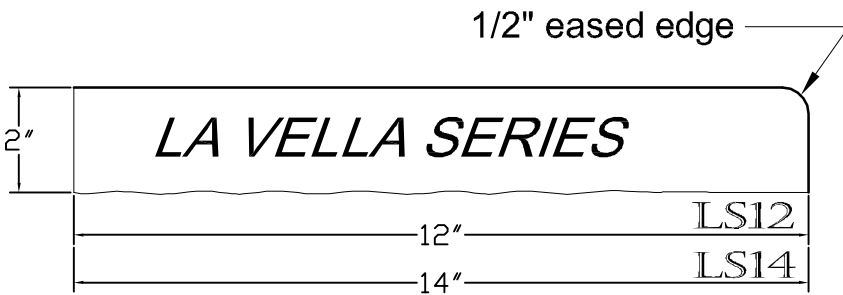

Precast Stone Pool Coping Designs

**Optional Back Piece is Available