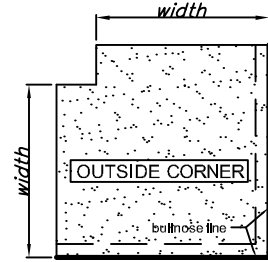

some available radiuses are:
2', 3', 4', 6', 8', 10', 12', 14', 16'