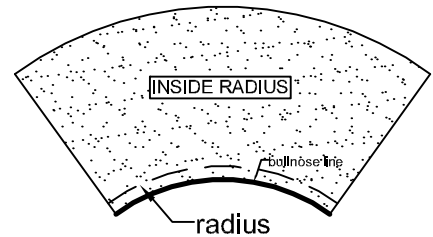

some available radiuses are:
2', 3', 4', 6', 8', 10', 12', 14', 16'