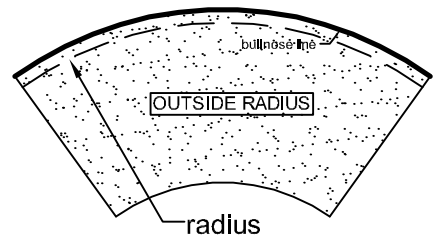

some available radiuses are:
2', 3', 4', 6', 8', 10', 12', 14', 16'

Download Submittals & Specs
from our website

www.trrimstone.com