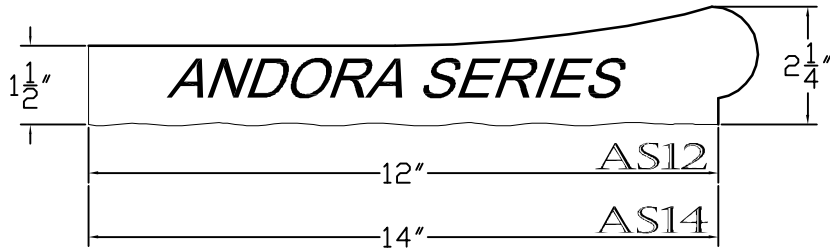

Precast Stone Pool Coping Designs

**Optional Back Piece is Available